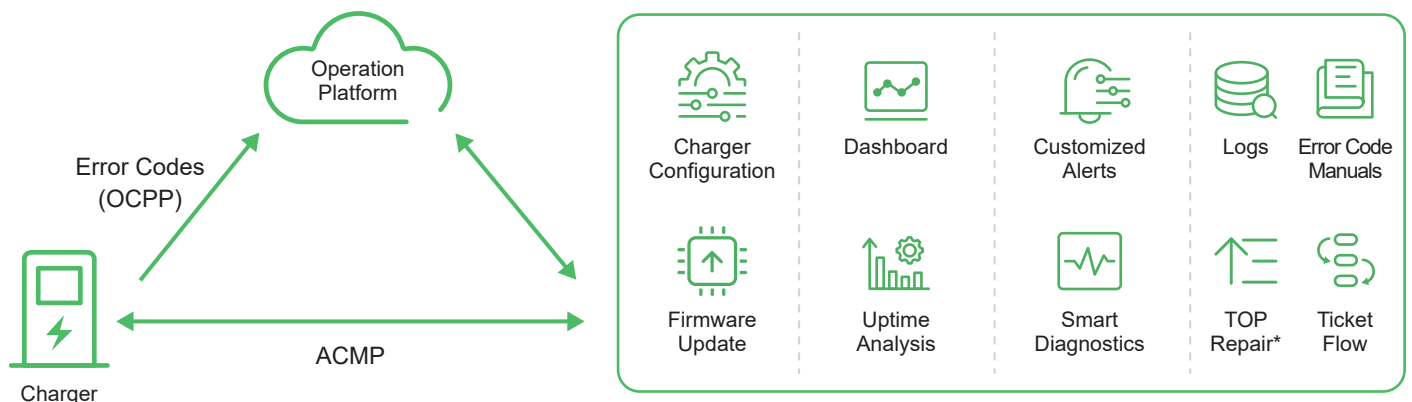

Autel Charge Maintenance Platform

- **Attribute:** Information and status
- **Event:** Events during device operation (Including Error Codes)
- **Service:** Command or method
- **ACMP:** Autel Charge Maintenance Protocol