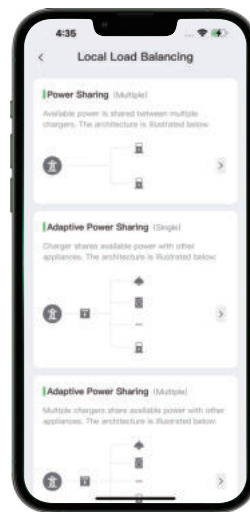

Autel Charge App

Manage and Charge with Smart Technology

The Autel Charge App offers a user-friendly and powerful charging experience. It supports various charging modes such as Autostart, scheduled charging, RFID swipe initiation, reservation, and Bluetooth/network activation, providing convenience at your fingertips. Additionally, it provides comprehensive charging statistics in terms of cost, duration, energy, and mileage, enabling users to have a holistic view of their charging activities. Real-time monitoring of charging progress is also available, along with a visual representation of the charging process through intuitive curves.

Autostart

QR Code

RFID Card

App

Schedule

Charging Management

Local Load Balancing

Charge History