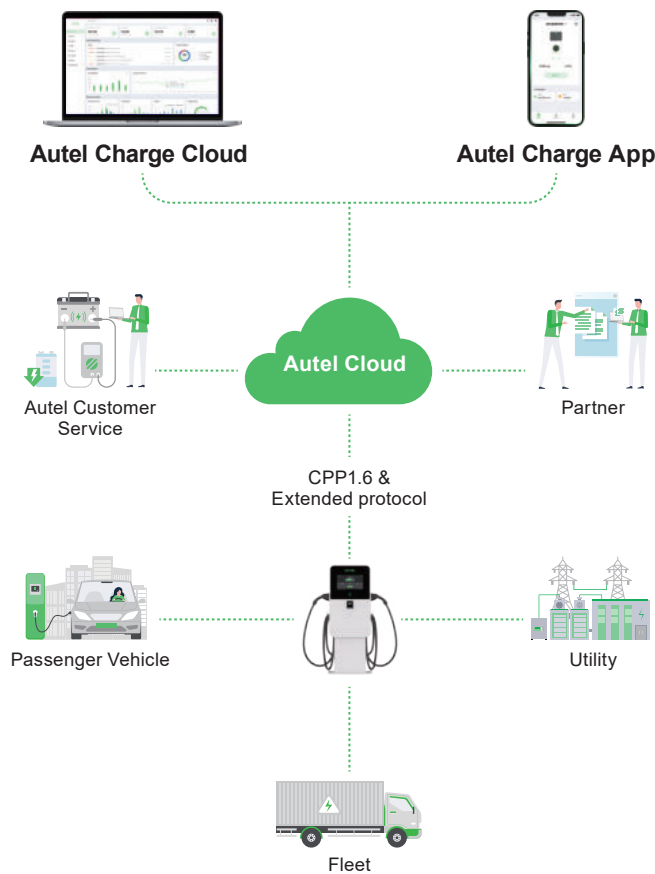

Autel Charge Cloud - Operations

Autel Charge Cloud is committed to offering comprehensive solutions that enable businesses and individuals to charge their EVs efficiently and reliably, prioritizing quality, convenience, and sustainability.

Leveraging leading cloud service technology, we have created a best-in-class EV charging management platform and offer the most user-friendly charging app, facilitating our customers' seamless transition into the EV industry.

Together, we are building a green and sustainable ecosystem.

Intelligent Operations

Efficiently managing the charging site with multiple features, including charger & driver management, charging sessions, access control, billing, etc.

EV Fleet Management

Optimizing fleet charging, scheduling and route planning with smart technology, along with monitoring of SoC, SoH, odometer, and location with ELD (Electronic Logging Device) for increased management efficiency.

Smart Charging

Using advanced algorithms to manage when and how an electric vehicle plugged into an EV charger will receive power for charging based on grid capacity, electricity cost, and driver behavior.

Data Reports

Autel offers comprehensive data analytic reports for charging sessions, payment transactions, site/charger status, and a variety of maintenance metrics.

Ready to Connect

Autel Charge Cloud is OCPP 1.6-certified by OCA (OCPP 2.0.1 coming soon) and is compatible with Autel MaxiChargers or any OCPP-compliant EV chargers.

- Autel MaxiCharger AC & DC
- Alfen
- ABB
- SCHNEIDER ELECTRIC
- Alpitronic
- .....