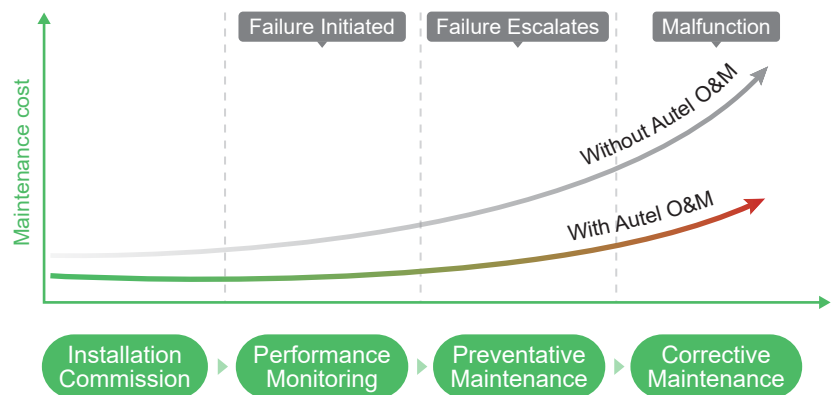

Smart Charging

Using advanced algorithms to manage when and how an electric vehicle plugged into an EV charger will receive power for charging based on grid capacity, electricity cost, and driver behavior.

- Autel MaxiCharger AC & DC
- Alfen
- ABB
- SCHNEIDER ELECTRIC
- Alpitronic
-

Autel Charge Cloud - Maintenance

Designed to solve OCPP limitations, Autel developed a technology to obtain better charging data from EV chargers. Using real-time and historical data stored in the cloud, the operator can remotely monitor, configure, and diagnose chargers efficiently. Multiple alerts can be customized to perform preventative or corrective maintenance, allowing the operator to increase charger uptime and reduce maintenance costs.

Autel Charge Maintenance Platform

- Attribute:** Information and status
- Event:** Events during device operation (Including Error Codes)
- Service:** Command or method
- ACMP:** Autel Charge Maintenance Protocol