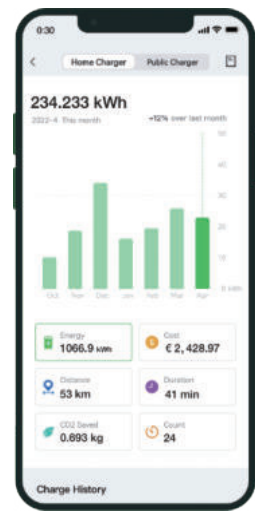

Autel Charge App

Manage and Charge with Smart Technology

The Autel Charge App offers a user-friendly and powerful charging experience. It supports various charging modes such as Autostart, scheduled charging, RFID swipe initiation, reservation, and Bluetooth/network activation, providing convenience at your fingertips. Additionally, it provides comprehensive charging statistics in terms of cost, duration, energy, and mileage, enabling users to have a holistic view of their charging activities. Real-time monitoring of charging progress is also available, along with a visual representation of the charging process through intuitive curves.

Autostart

QR Code

RFID Card

App

Schedule

Charging Management

Local Load Balancing

Charge History