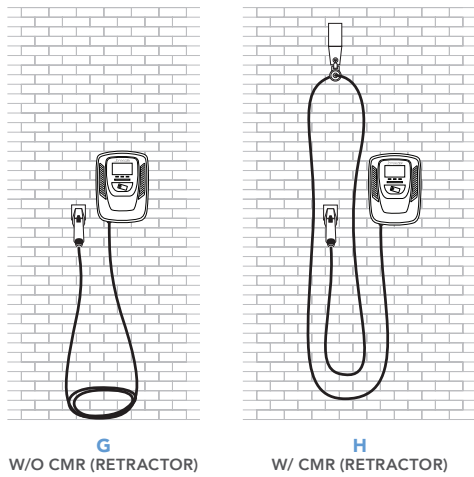

PEDESTAL AND MOUNTING OPTIONS

COMPATIBLE WITH S48 / R40 / R48 / P48 / P80

BASIC PEDESTAL

CABLE MGMT PEDESTAL

WALL MOUNT

PEDESTAL CUSTOMIZATION

	A	B	C	D	E	F	G	H
CHARGE UNIT	x1	x2	x2	x1	x2	x2	x1	x1
CABLE*	x1	x2	x2	x1	x2	x2	x1	x1
PEDESTAL / EVC-L2-ACC-LPK2	x1	x1	x1	x1	x1	x1		
CAP W/CABLE MGMT / EVC-L2-ACC-CM				x1	x1	x1		
BRACKET / EVC-L2-ACC-SSB			x1			x1		
CABLE RETRACTOR / EVC-L2-ACC-CMR								x1