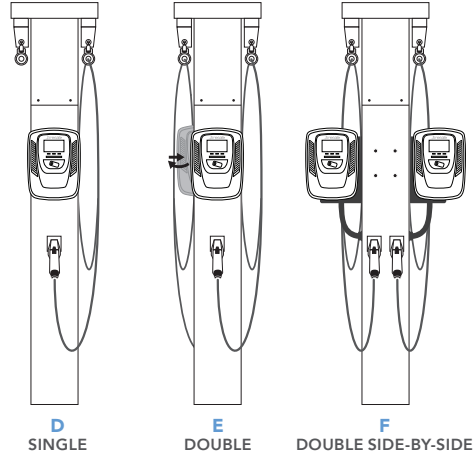

PEDESTAL AND MOUNTING OPTIONS

COMPATIBLE WITH S48 / R40 / R48 / P48 / P80

BASIC PEDESTAL

CABLE MGMT PEDESTAL

WALL MOUNT

PEDESTAL CUSTOMIZATION

	A	B	C	D	E	F	G	H
CHARGE UNIT	x1	x2	x2	x1	x2	x2	x1	x1
CABLE*	x1	x2	x2	x1	x2	x2	x1	x1
PEDESTAL / EVC-L2-ACC-LPK2	x1	x1	x1	x1	x1	x1		
CAP W/CABLE MGMT / EVC-L2-ACC-CM				x1	x1	x1		
BRACKET / EVC-L2-ACC-SSB			x1			x1		
CABLE RETRACTOR / EVC-L2-ACC-CMR								x1