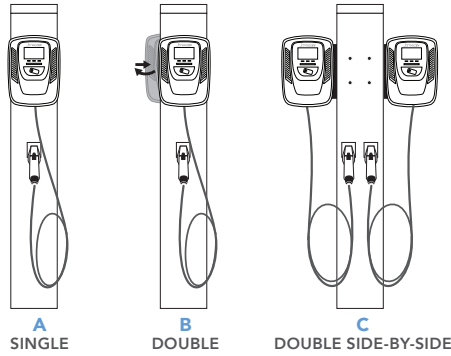

PEDESTAL AND MOUNTING OPTIONS

COMPATIBLE WITH S48 / R40 / R48 / P48 / P80

BASIC PEDESTAL

CABLE MGMT PEDESTAL

WALL MOUNT

PEDESTAL CUSTOMIZATION

	A	B	C	D	E	F	G	H
CHARGE UNIT	x1	x2	x2	x1	x2	x2	x1	x1
CABLE*	x1	x2	x2	x1	x2	x2	x1	x1
PEDESTAL / EVC-L2-ACC-LPK2	x1	x1	x1	x1	x1	x1		
CAP W/CABLE MGMT / EVC-L2-ACC-CM				x1	x1	x1		
BRACKET / EVC-L2-ACC-SSB			x1			x1		
CABLE RETRACTOR / EVC-L2-ACC-CMR								x1