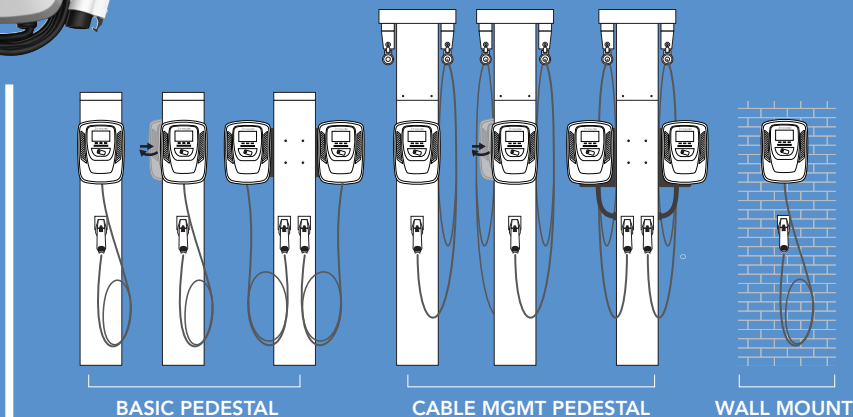

## FEATURES

- Up to 48A charging power along with built-in ampUp software
- Sleek, compact, rugged housing, IP65 rated for indoor & outdoor use
- High brightness 4.3in LCD display
- Multiple payment options including, mobile app, QR code or RFID card
- Multiple cable lengths to fit any application

## EASY INSTALLATION — PARKING GARAGES OR PARKING LOTS