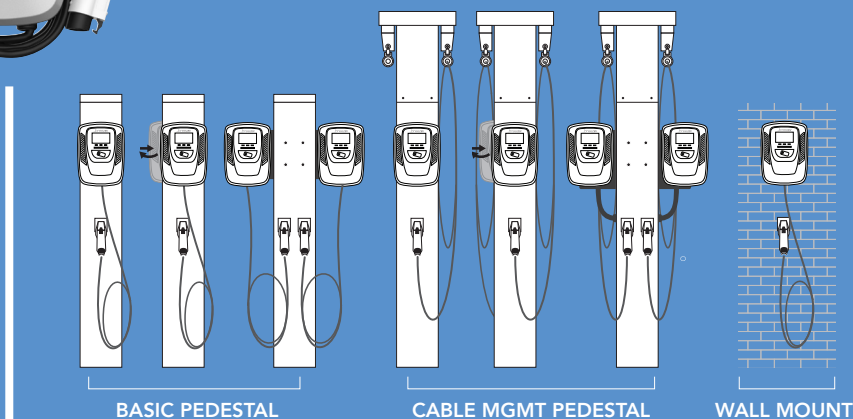

## FEATURES

- Up to 48A charging power along with built-in ampUp software
- Sleek, compact, rugged housing, IP65 rated for indoor & outdoor use
- High brightness 4.3in LCD display
- Multiple payment options including, mobile app, QR code or RFID card
- Multiple cable lengths to fit any application

## EASY INSTALLATION — PARKING GARAGES OR PARKING LOTS