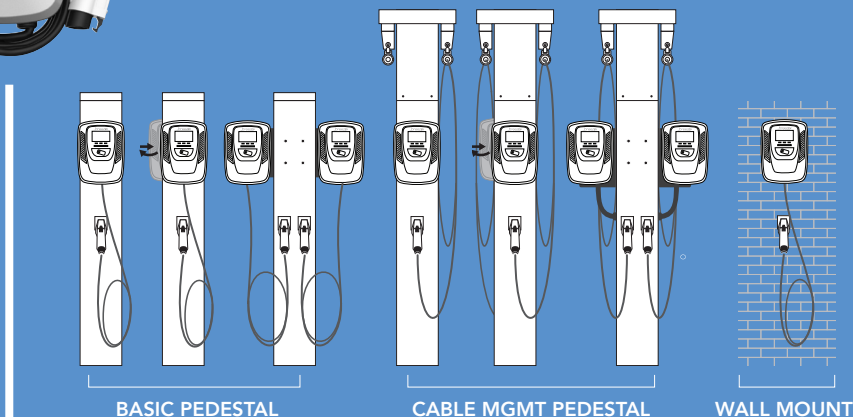

## FEATURES

- Up to 48A charging power along with built-in ampUp software
- Sleek, compact, rugged housing, IP65 rated for indoor & outdoor use
- High brightness 4.3in LCD display
- Multiple payment options including, mobile app, QR code or RFID card
- Multiple cable lengths to fit any application

## EASY INSTALLATION — PARKING GARAGES OR PARKING LOTS